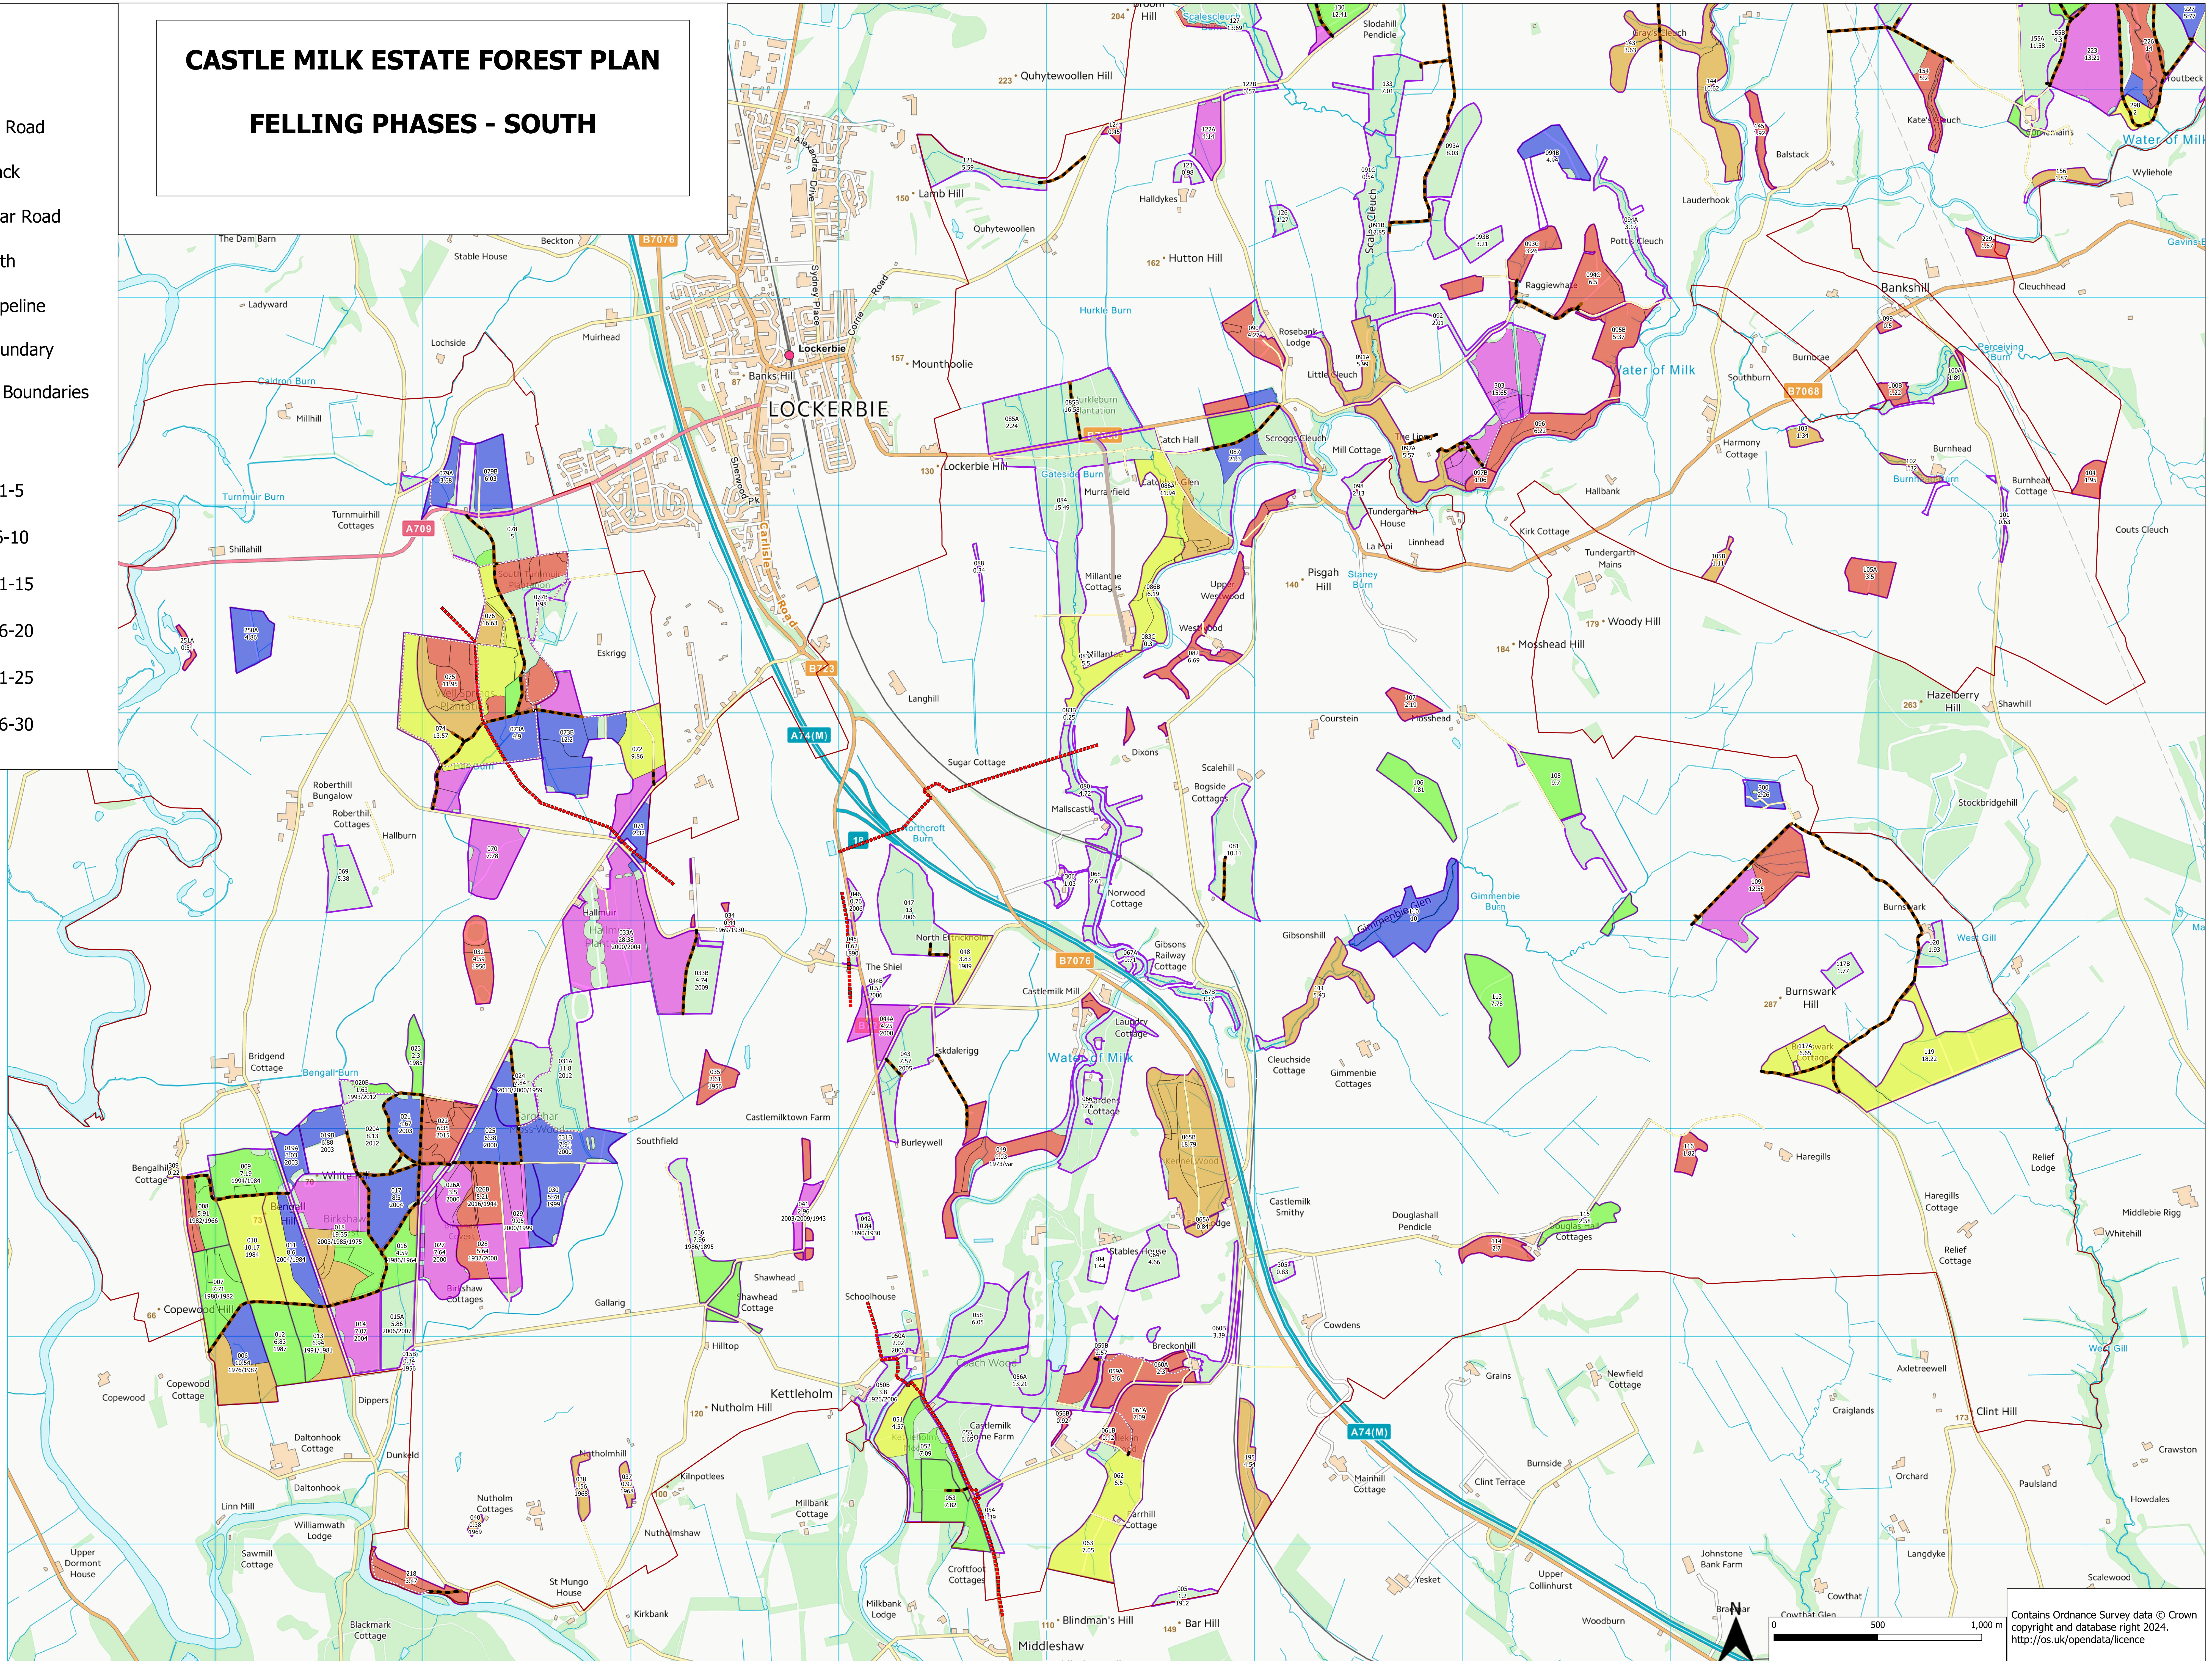

Legend

Forest Lines

- Forest Road
- Track
- Estate Tar Road
- Path
- Gas Pipeline
- Estate Boundary
- Compartment Boundaries

Felling Phases

- Years 1-5
- Years 6-10
- Years 11-15
- Years 16-20
- Years 21-25
- Years 26-30

CASTLE MILK ESTATE FOREST PLAN

FELLING PHASES - SOUTH

Contains Ordnance Survey data © Crown copyright and database right 2024. <http://os.uk/opendata/licence>