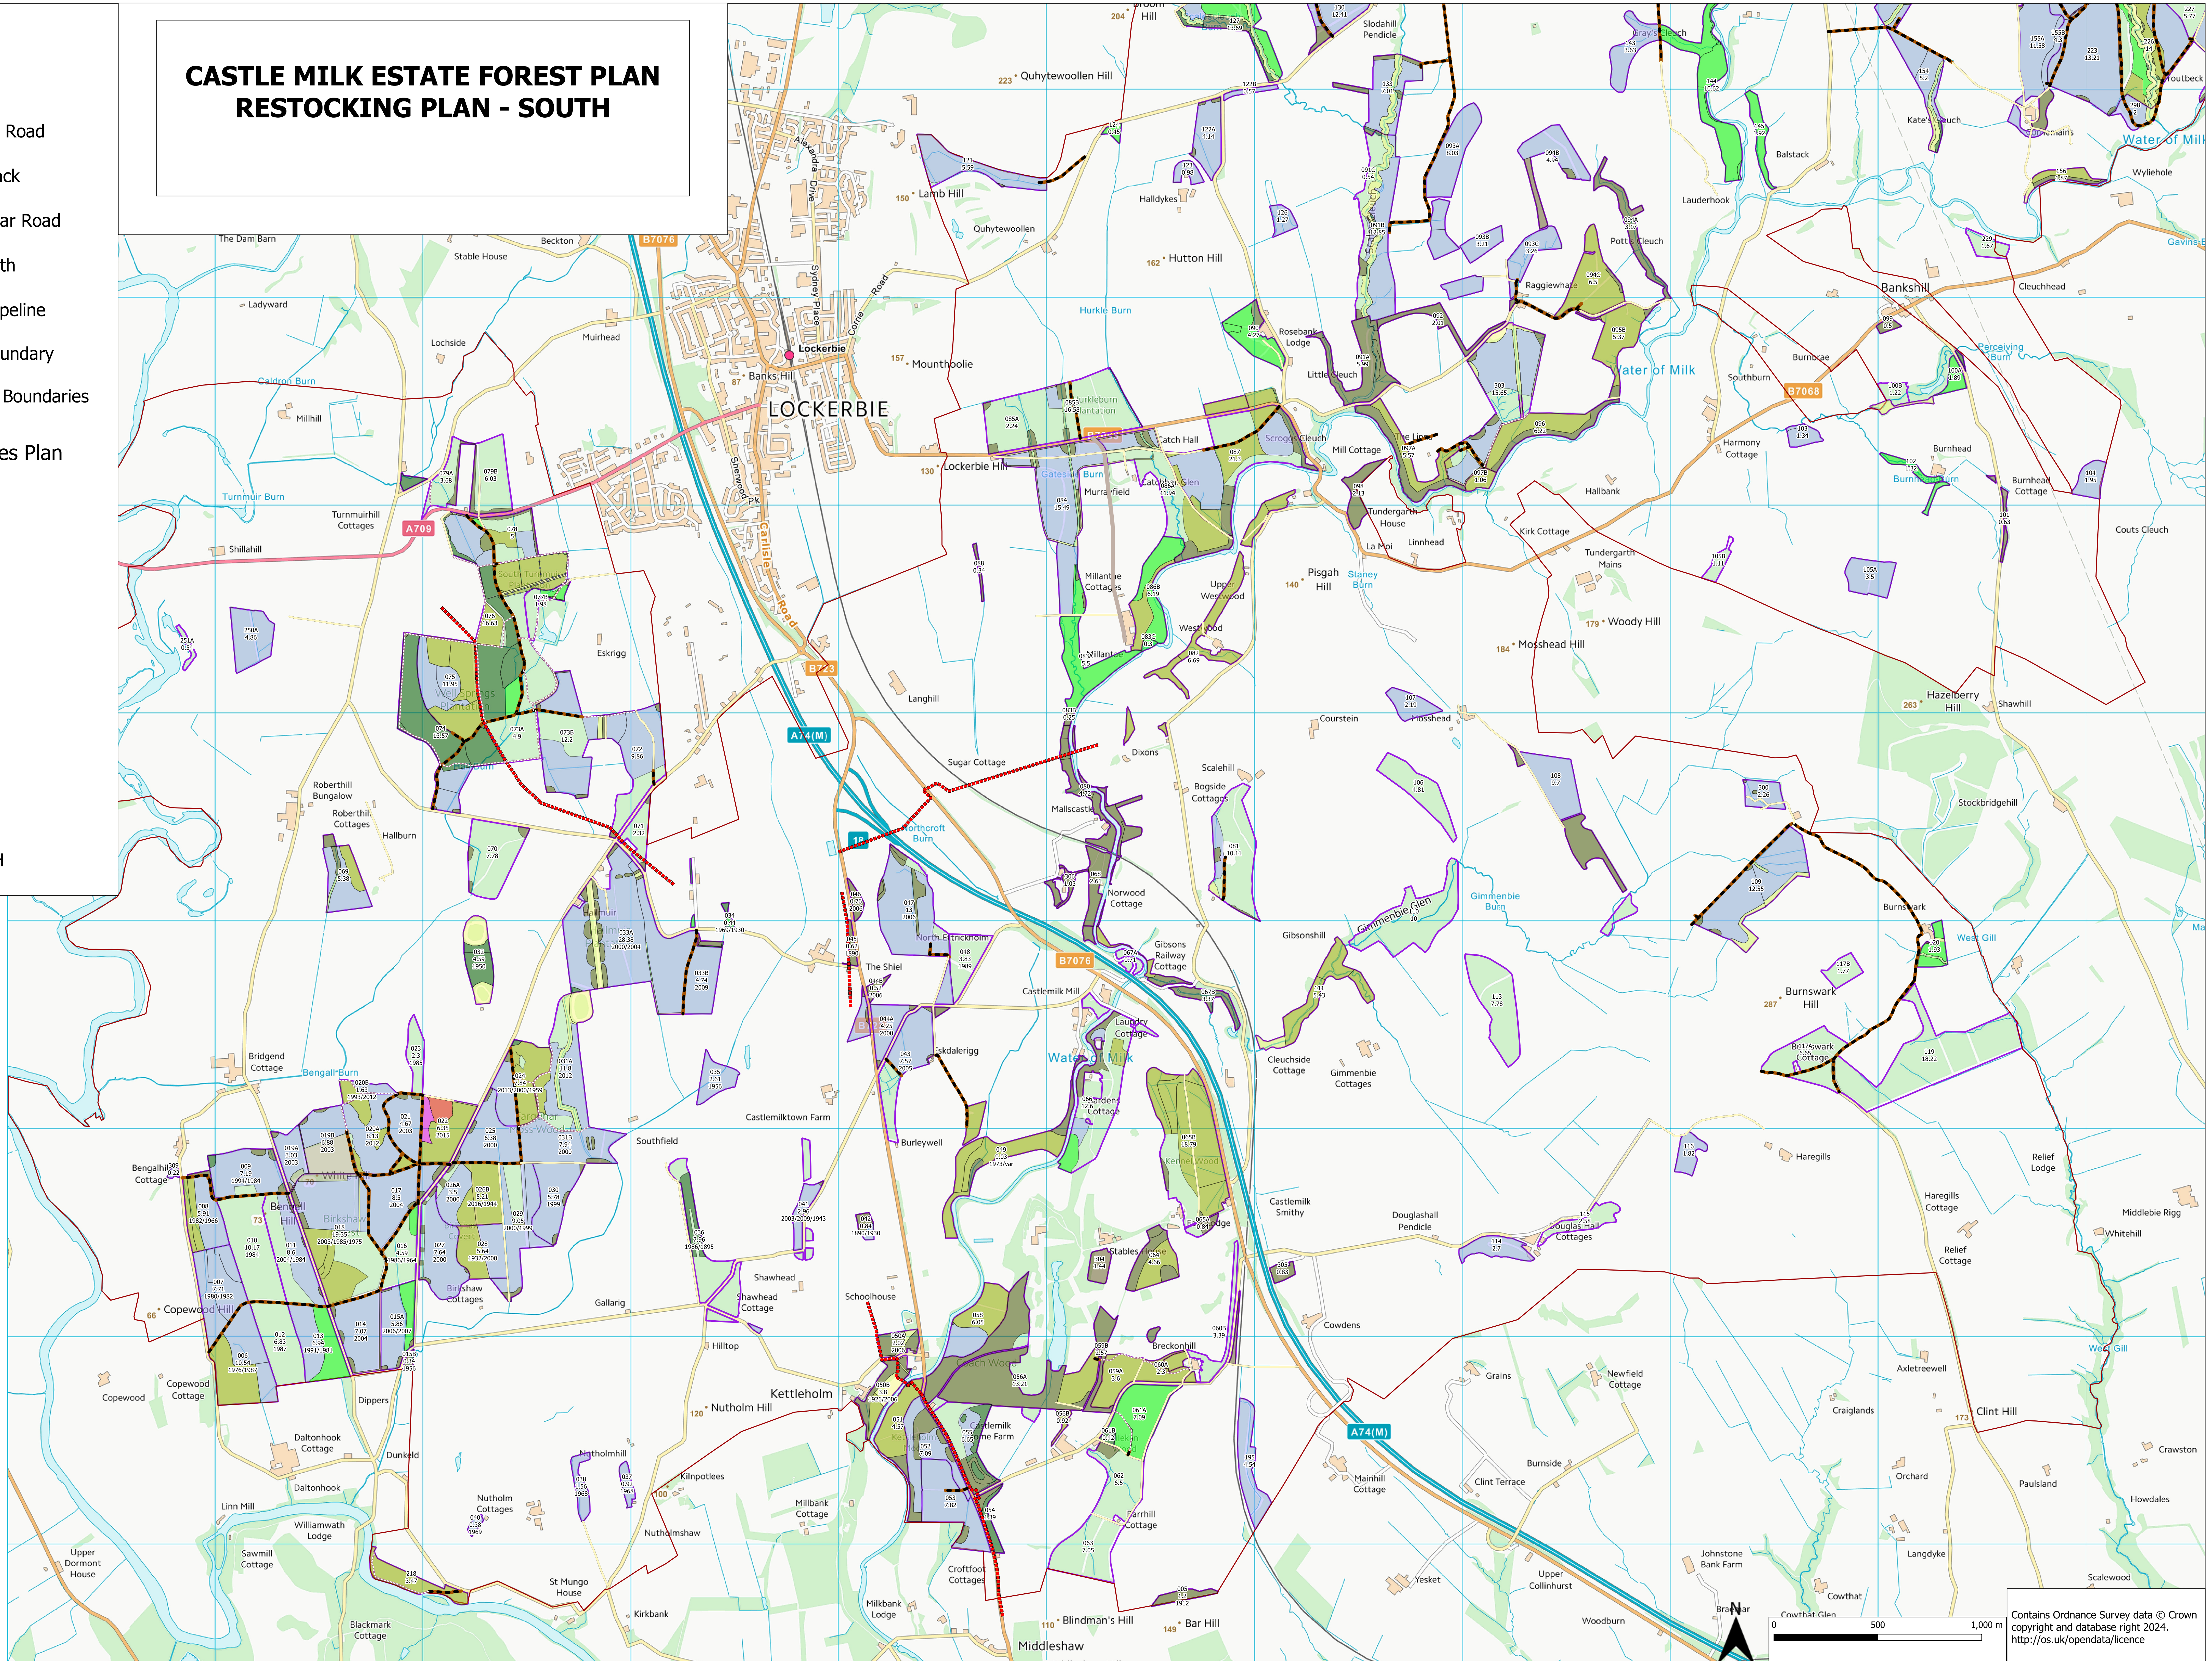

Legend

- Forest Lines
- Forest Road
- Track
- Estate Tar Road
- Path
- Gas Pipeline
- Estate Boundary
- Compartment Boundaries

Restocking Species Plan

- SS
- DF
- NS
- MB
- SP
- OG
- OK
- GF
- WH
- NF
- OL
- WRC
- JRC
- TK
- DF/WH

# CASTLE MILK ESTATE FOREST PLAN RESTOCKING PLAN - SOUTH

Contains Ordnance Survey data © Crown copyright and database right 2024. <http://os.uk/opendata/licence>